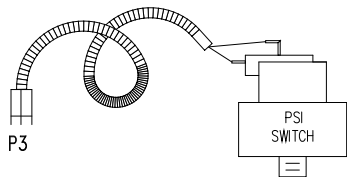

15 AMP CORD-END GFCI

41-0006

30-0061A

33-0014A-R7

AMBER
INDICATOR
LIGHT

HEATER
1.5kW
FLOW THRU

1.5kW HEATER

P7

TRANSFORMER

Light Receptacle

Ozone Receptacle

Pump 1 Receptacle

P11
P9
P6

LEGEND	
	- 1/4" QUICK CONNECT
	- 1/4" QUICK CONNECT PIGGYBACK
	- FORK CONNECTOR
	- RING CONNECTOR
	- SOCKET CONNECTOR
	- PIN CONNECTOR

HYDRO-QUIP
CORONA, CA 909.273.7575

Manufacture Notes:

Dwg. No.
E100AG-DEKQY-K

Drawn	Rev
CDV	3
Date	01.09.03
Diagram No.	1307

Wire Color Code	
B - Black	G - Green
Br - Brown	Bl - Blue
R - Red	V - Violet
O - Orange	W - White
Y - Yellow	Gr - Grey